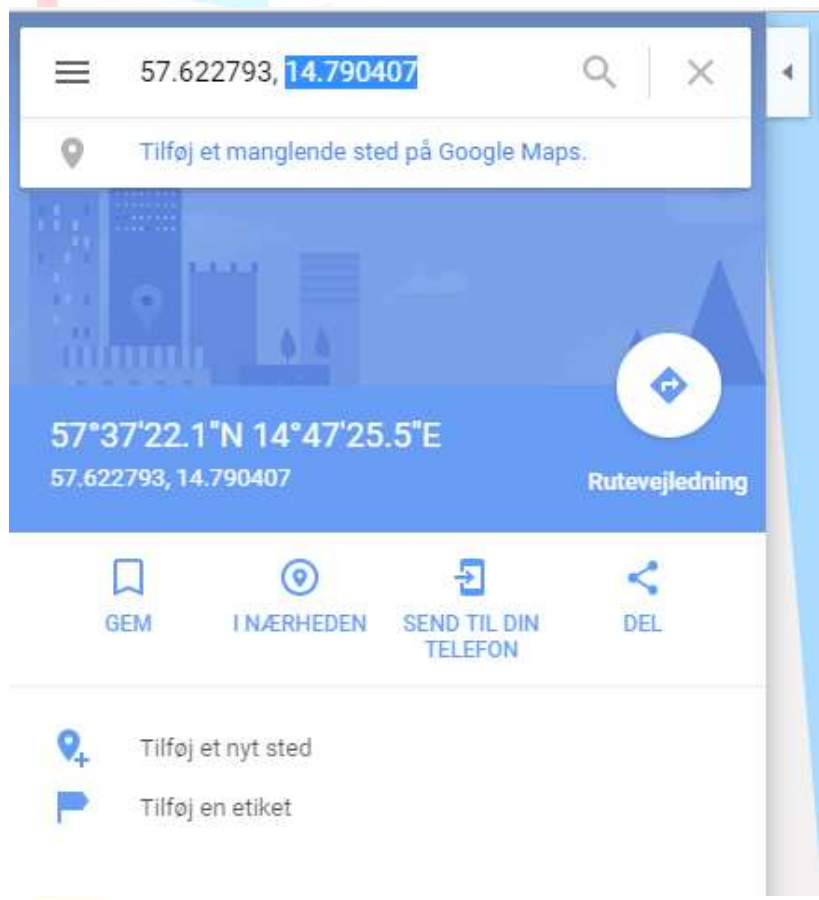

10:29

09-06-2018

Vælg geolocation - > Custom location

The screenshot shows the developer tools interface with the following elements:

- Styles Panel:** Shows CSS rules for the body element, including `color: #222;` and `background-color: #fff;`. A dropdown menu is open over the `body { color: #222; }` rule, listing various location presets like Berlin, London, Moscow, etc., and an "Error" section with "Location unavailable". The "Custom location..." option is highlighted in blue.
- Geolocation Panel:** Located at the bottom, it shows a dropdown menu currently set to "Custom location...". Below it, the coordinates are displayed: Latitude: 57.622793 and Longitude: 14.790407.
- Background:** A map view is partially visible in the background, showing a location in Denmark.

Åbn maps i en ny fane eller vindue og vælg et sted det land, som du vil sætte dig til at være i. Der skal komme en boks frem i bunden, hvis ikke, så klik et andet sted på kortet.

Kopier nu de to koordinater ind i geolocation