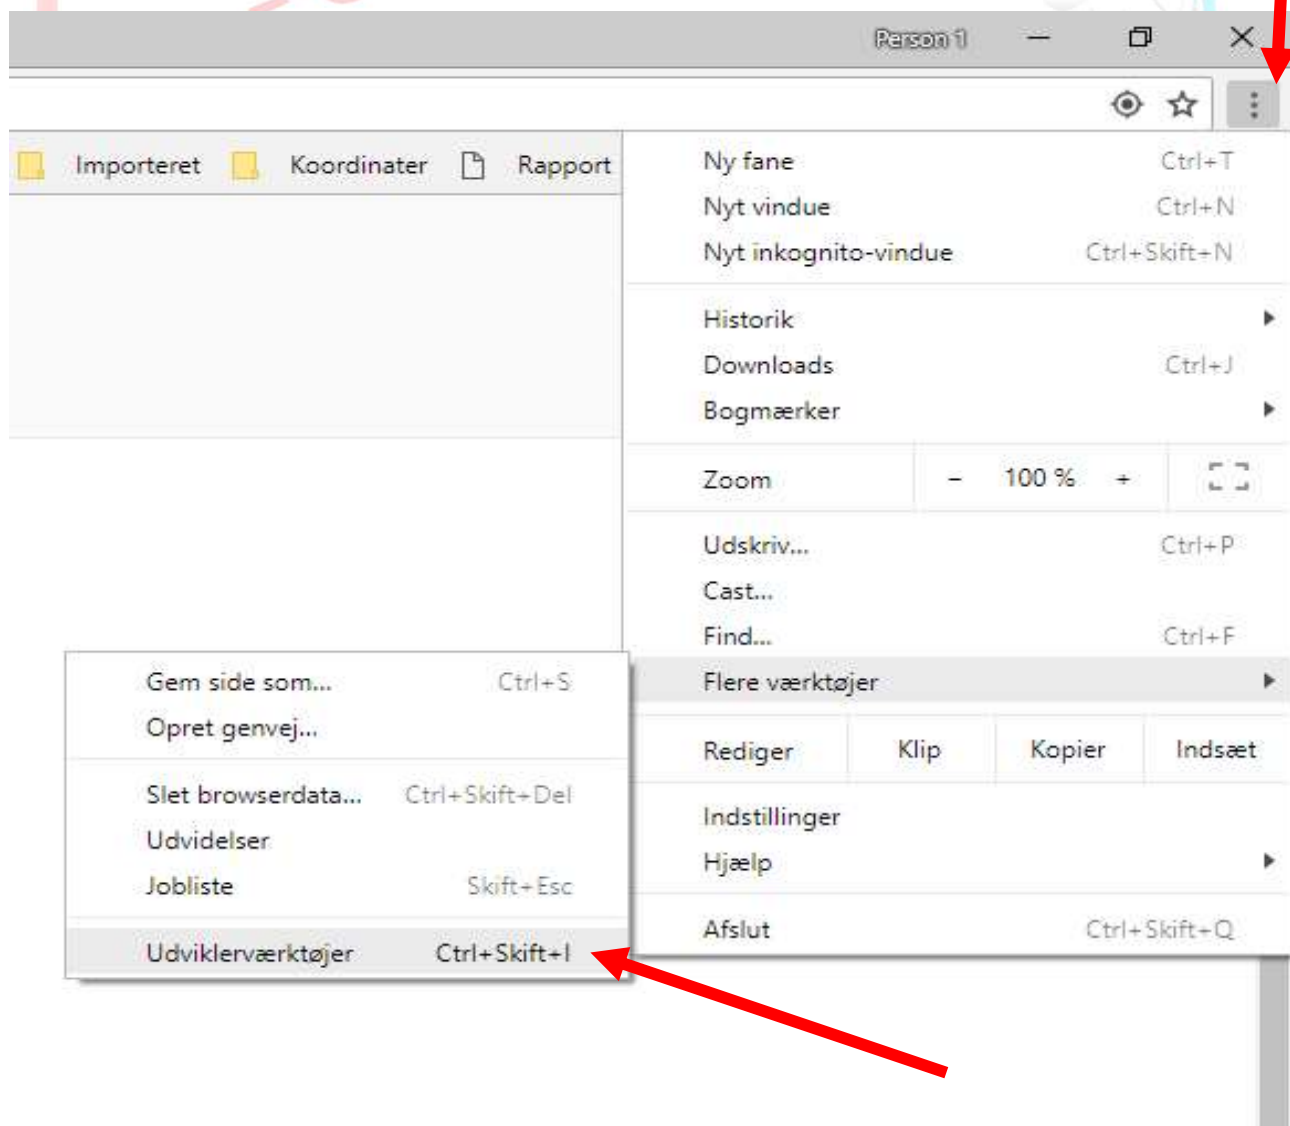

Åben chrome og tryk på de tre prikker øverst til venstre (disse kan være angivet med et andet symbol)

Vælg værktøjer -> Udviklerværktøjer

demann.dk