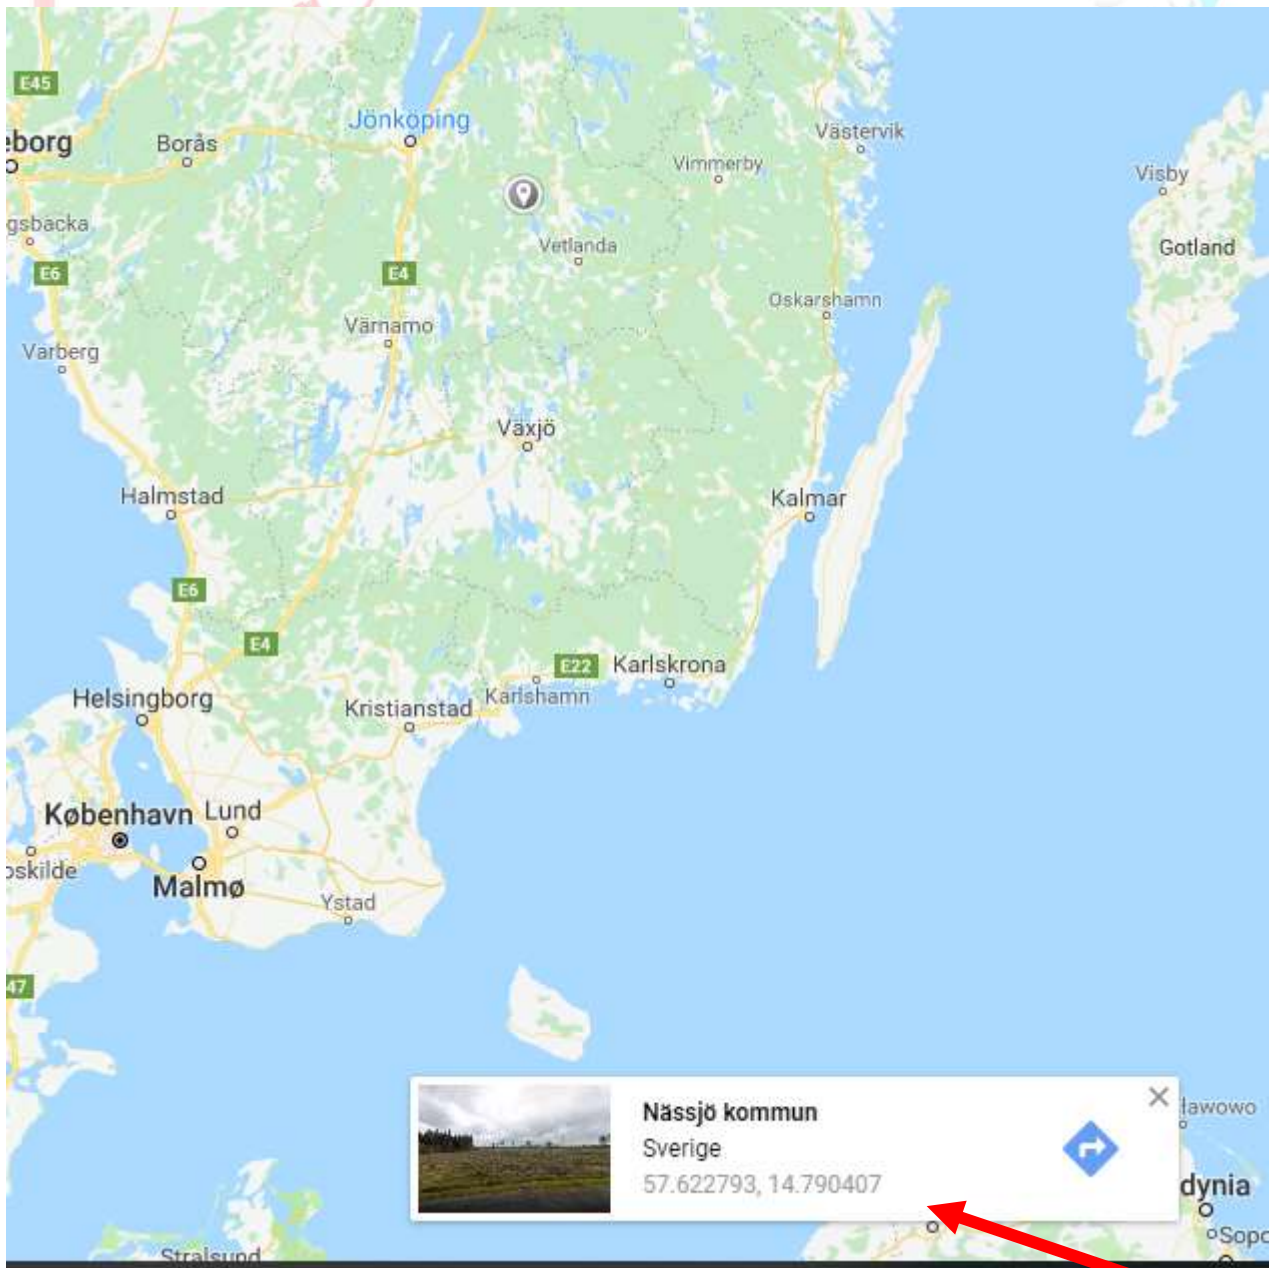

10:29

09-06-2018

Vælg geolocation - > Custom location

The screenshot shows the developer tools interface with the following elements:

- Styles Panel:** Shows CSS rules for the body element, including `color: #222;` and `background-color: #fff;`. A dropdown menu is open over the `body { color: #222; }` rule, listing various location presets like Berlin, London, Moscow, etc., and an "Error" section with "Location unavailable". The "Custom location..." option is highlighted in blue.
- Geolocation Panel:** Located at the bottom, it shows a dropdown menu currently set to "Custom location...". Below it, the coordinates are displayed: Latitude: 57.622793 and Longitude: 14.790407.
- Background:** A map view is partially visible in the background, showing a location in Denmark.

Åbn maps i en ny fane eller vindue og vælg et sted det land, som du vil sætte dig til at være i. Der skal komme en boks frem i bunden, hvis ikke, så klik et andet sted på kortet.

Kopier nu de to koordinater ind i geolocation

Browse maps - GeoGuessr - Let's explore the world!

<https://geoguessr.com/maps> ▼ Oversæt denne side

This map will bring you to the sites of the most famous American murders, including Abraham Lincoln, MLK Jr., the Tate murders, Nicole Simpson, and JFK.

<https://geoguessr.com/maps> ▼ Oversæt denne side

This map will bring you to the sites of the most famous American murders, including Abraham Lincoln, MLK Jr., the Tate murders, Nicole Simpson, and JFK.